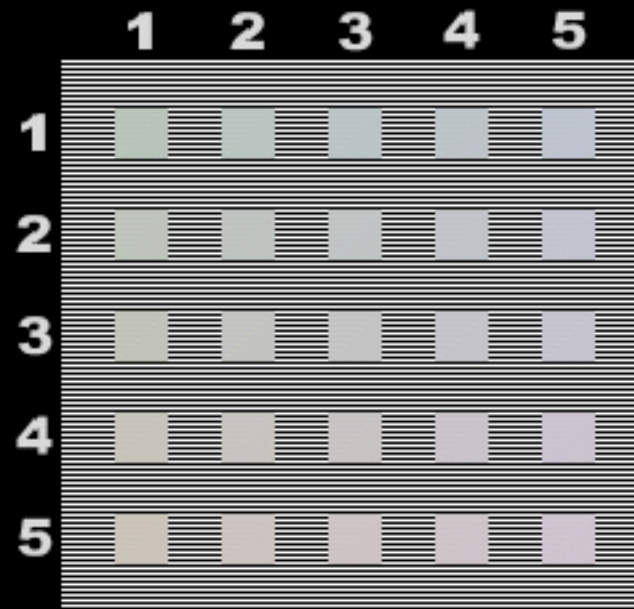

- Decrease monitor brightness control until the darkest bar just disappears.
- Click on the darkest bar currently visible.
- Click "Next".

back

next

 imation

Choose A Gray

step 2 of 4

- Click on the gray square that best blends into the gray horizontal rectangle (squinting helps)
- Click "Next"

back **?** **next**

 **imation**

Refine Your Gray

step 3 of 4

- Click on the gray square that best blends into the gray horizontal rectangle (squinting help )
- Click "Next"

[back](#) [?](#) [next](#)

 **imation**

Take the Tint Test

step 4 of 4

- Click on the small tint square that best blends into the gray surround (squinting helps). 
- Click "Next"

back **?** **next**

 **imation**

 **Verifi**
Accurate Web Color

Your selection:
Row: 3 Column: 2